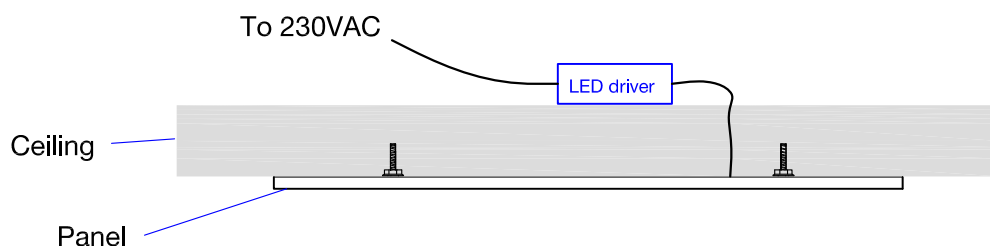

**Dimensions**

**Installation**

**Technical Features**

Model No.	04.LP3.3030.NW	04.LP3.3060.NW	04.LP3.6060.NW	04.LP3.3012.NW
WxDxH	298x298x8mm	298x598x8mm	598x598x8mm	298x1198x8mm
Power	10w	20w	36w	36w
Lumens	800lm	1600lm	3200lm	2900lm