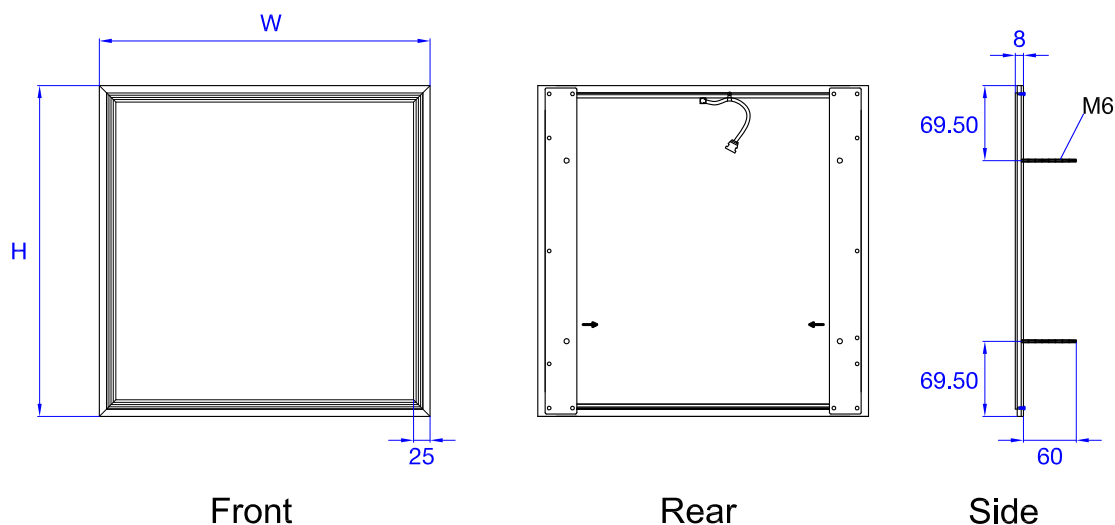

**Dimensions**

**Installation**

**Technical Features**

Model No.	04.LP3.3030.NW	04.LP3.3060.NW	04.LP3.6060.NW	04.LP3.3012.NW
WxDxH	298x298x8mm	298x598x8mm	598x598x8mm	298x1198x8mm
Power	10w	20w	36w	36w
Lumens	800lm	1600lm	3200lm	2900lm