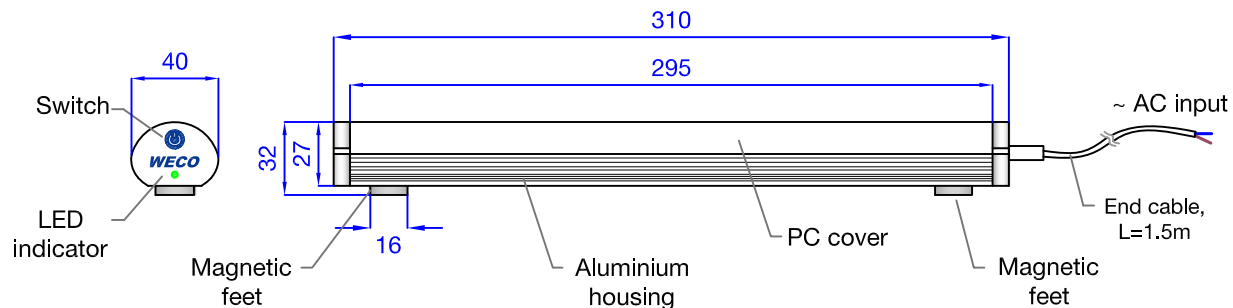

Dimensions

Specification

Power	5W	Working temperature	0°C to +40°C
Input voltage	100-240VAC	Storage temperature	-10°C to +50°C
Colour temperature	6500K	Emergency time	Standby 90mins
Lumens	500lm	Battery type	Li-ion battery, 2000mAh
Illumination	>60lux@1.5m	Recharge time	>10hrs
Weight	240g	Cable type	H03, 2 x 0.75mm ²