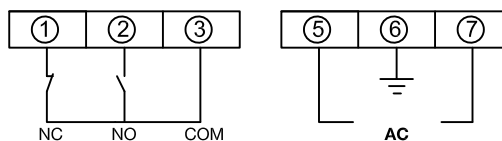

Dimensions

LED Indicators

RED LED		On	Beams obstructed or system fault
RED LED		Off	Normal
GREEN LED		On	Power on
GREEN LED		Off	Power off

Wiring

Model

03.G5.PWS.KAP.230	220VAC±15%, 50/60Hz, 4W
03.G5.PWS.KAP.110	110VAC±15%, 50/60Hz, 4W