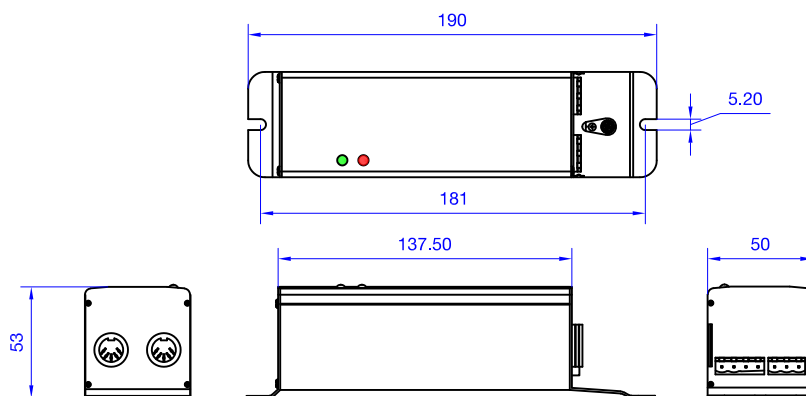

Dimensions

LED Indicators

RED LED		On	Beams obstructed or system fault
RED LED		Off	Normal
GREEN LED		On	Power on
GREEN LED		Off	Power off

Wiring

Model

03.G5.PWS.KAP.230	220VAC±15%, 50/60Hz, 4W
03.G5.PWS.KAP.110	110VAC±15%, 50/60Hz, 4W