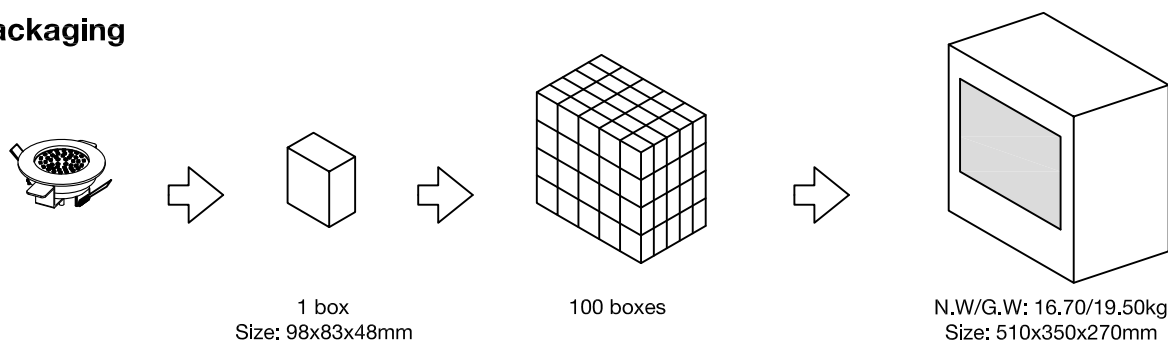

Packaging

Doc. Nr.	04.FCL.x1xx.J09	Date	21.MAY.2021
Control	E41091F-DJ