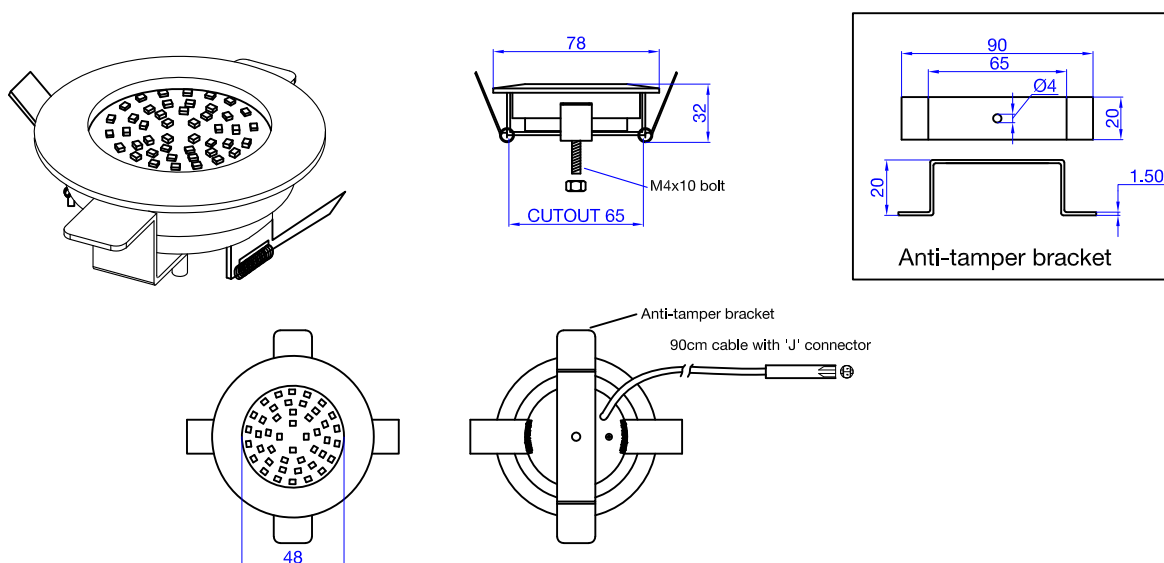

**Dimensions**

**Technical features**

<b>Input voltage</b>	10-30V DC/AC	<b>Lumens</b>	300lm	<b>LED chips</b>	Sanan SMD2835, 46pcs
<b>Power</b>	3W	<b>Light efficiency</b>	112.1lm/W	<b>Material</b>	Aluminium + PC lens
<b>Power factor</b>	0.6	<b>Ra</b>	84.6	<b>Driver</b>	Internal driver
<b>Lifespan</b>	25,000 hrs	<b>Switching cycle</b>	>100,000	<b>Ambient temp.</b>	-20°C to 50°C

**Model number**

Code	Collar colour	Lens type	CCT
04.FCL.C1T6.J09	Chrome	Transparent	6000K
04.FCL.C1T3.J09	Chrome	Transparent	3000K
04.FCL.W1T6.J09	White	Transparent	6000K
04.FCL.W1T3.J09	White	Transparent	3000K
04.FCL.C1M4.J09	Chrome	Milky	4500K
04.FCL.W1M4.J09	White	Milky	4500K