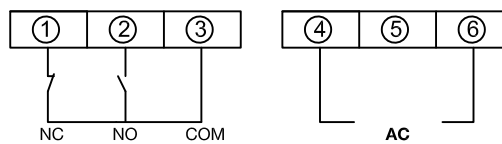

Dimensions

LED Indicators

Red LED		ON	Beams obstructed or system fault
Red LED		OFF	Normal
Green LED		ON	Power on
Green LED		OFF	Power off

Wiring

Model

03.G5.PWS.KAP.230	220VAC±15%, 50/60Hz, 4W
03.G5.PWS.KAP.110	110VAC±15%, 50/60Hz, 4W