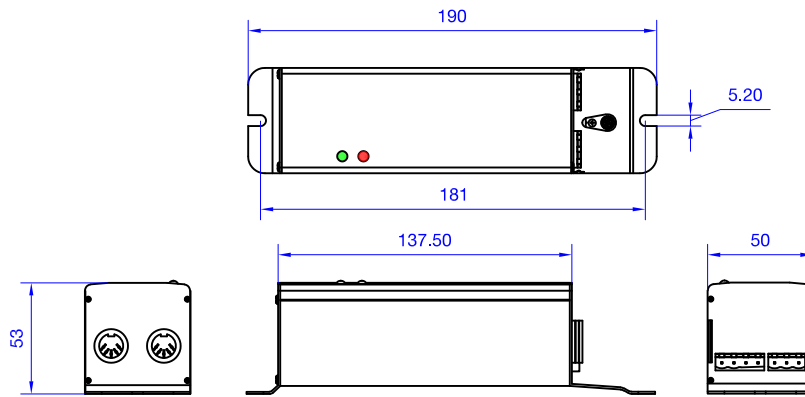

Dimensions

LED Indicators

Red LED		ON	Beams obstructed or system fault
Red LED		OFF	Normal
Green LED		ON	Power on
Green LED		OFF	Power off

Wiring

Model

03.G5.PWS.KAP.230	220VAC±15%, 50/60Hz, 4W
03.G5.PWS.KAP.110	110VAC±15%, 50/60Hz, 4W