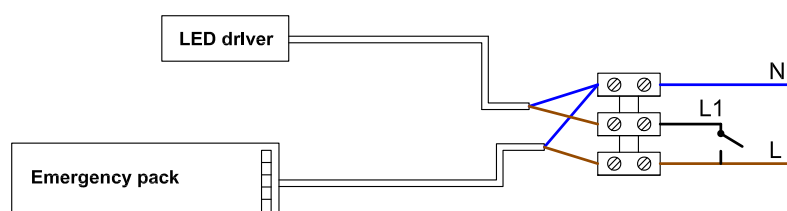

Dimensions

Installation

Wiring

Technical Features

Panel size	Input voltage	Panel power	Emergency time	Emergency power
300x1200x35mm	220-240VAC	36W	90mins	5W
Lumens	Charging time	Lumens for emergency	Lifespan	Working temp.
3200lm	24hrs	200lm	30,000hrs	-20°C to 45°C