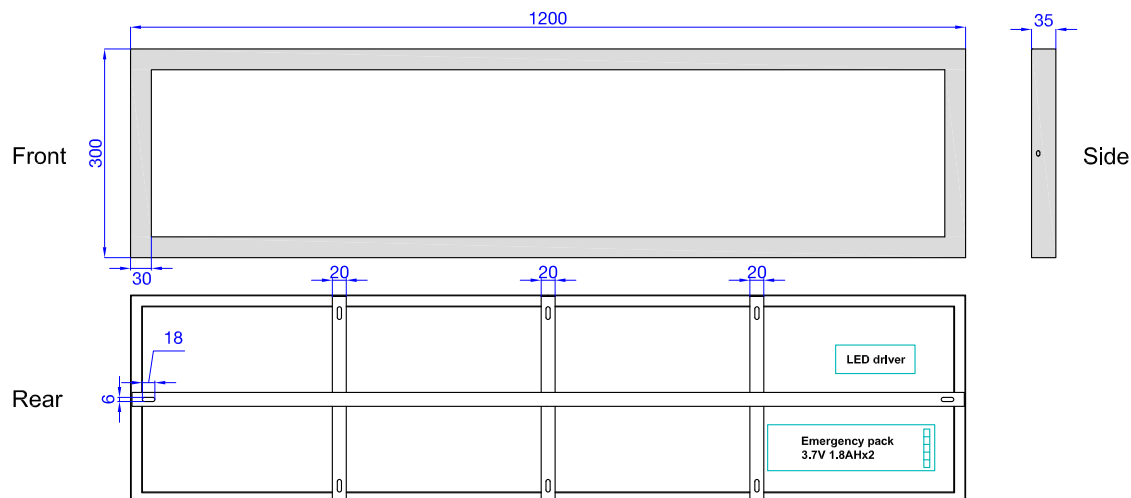

Dimensions

Installation

Wiring

Technical Features

Panel size	Input voltage	Panel power	Emergency time	Emergency power
300x1200x35mm	220-240VAC	36W	90mins	5W
Lumens	Charging time	Lumens for emergency	Lifespan	Working temp.
3200lm	24hrs	200lm	30,000hrs	-20°C to 45°C