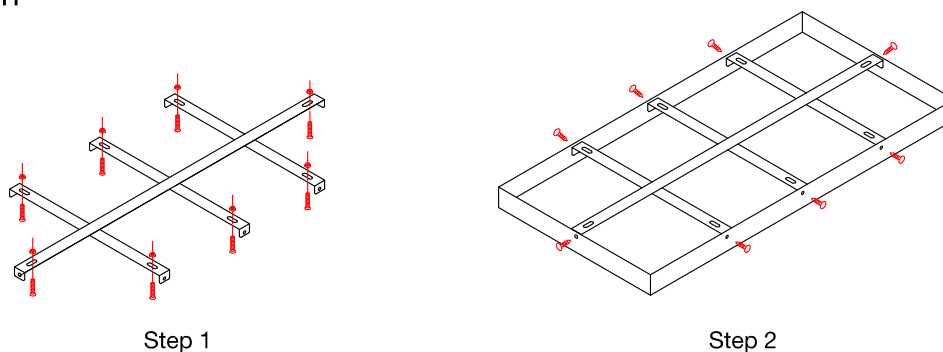

Dimensions

Installation

Wiring

Technical Features

Panel size	Input voltage	Panel power	Emergency time	Emergency power
300x1200x35mm	220-240VAC	36W	90mins	5W
Lumens	Charging time	Lumens for emergency	Lifespan	Working temp.
3200lm	24hrs	200lm	30,000hrs	-20°C to 45°C