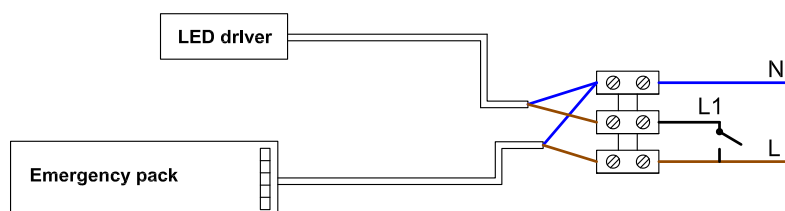

Dimensions

Installation

Wiring

Technical Features

Panel size	Input voltage	Panel power	Emergency time	Emergency power
450x450x35mm	220-240VAC	24W	90mins	3W
Lumens	Charging time	Lumens for emergency	Lifespan	Working temp.
2000lm	24hrs	200lm	30,000hrs	-20°C to 45°C