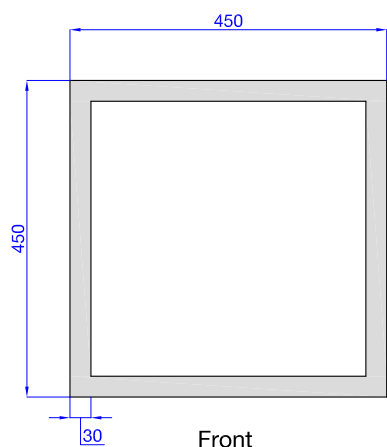

Dimensions

Installation

Wiring

Technical Features

Panel size	Input voltage	Panel power	Emergency time	Emergency power
450x450x35mm	220-240VAC	24W	90mins	3W
Lumens	Charging time	Lumens for emergency	Lifespan	Working temp.
2000lm	24hrs	200lm	30,000hrs	-20°C to 45°C