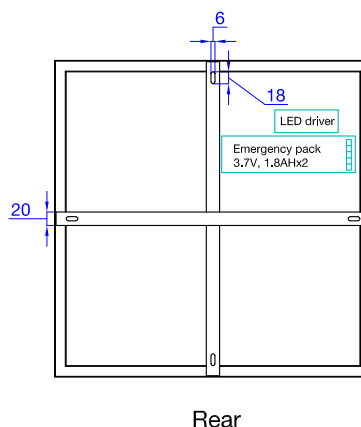

Dimensions

Installation

Wiring

Technical Features

Panel size	Input voltage	Panel power	Emergency time	Emergency power
450x450x35mm	220-240VAC	24W	90mins	3W
Lumens	Charging time	Lumens for emergency	Lifespan	Working temp.
2000lm	24hrs	200lm	30,000hrs	-20°C to 45°C