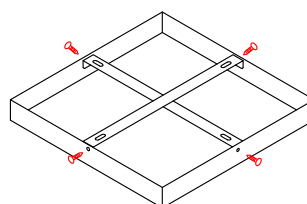

Dimensions

Installation

Wiring

Technical Features

Panel size	Input voltage	Panel power	Emergency time	Emergency power
450x450x35mm	220-240VAC	24W	90mins	3W
Lumens	Charging time	Lumens for emergency	Lifespan	Working temp.
2000lm	24hrs	200lm	30,000hrs	-20°C to 45°C